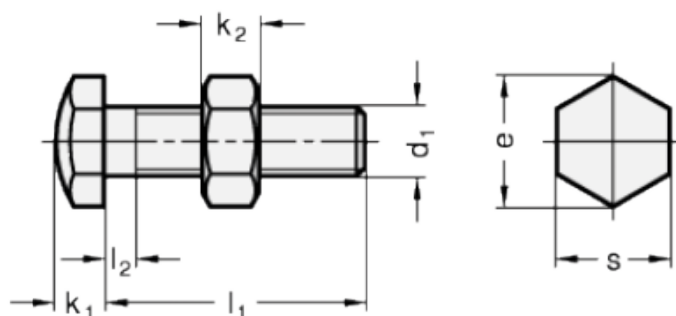

Article number: 20251M835AK

Description: E+G Setting bolt GN 251-M8-35-AK
with nut

Measures

Type AK

Type BK

Mounting block GN 412.1

d	= M8	s = 13
e	= 15	
K	= -	
k1	= 5.5	
k2	= 6.5	
l1	= 35	
l2 max.	= 3.7	
l3	= -	