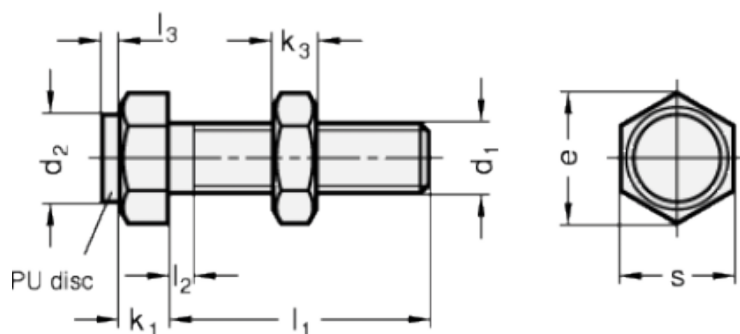

Article number: 20251M835AK

Description: E+G Setting bolt GN 251-M8-35-AK
with nut

Measures

Type AK

Type BK

Mounting block GN 412.1

d	= M8	s = 13
e	= 15	
K	= -	
k1	= 5.5	
k2	= 6.5	
l1	= 35	
l2 max.	= 3.7	
l3	= -	